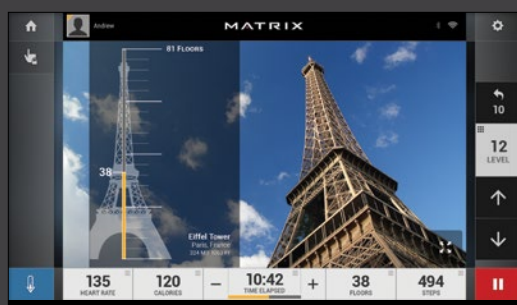

C50

RESISTANCE SYSTEM	Exact Force™ Induction Brake
RESISTANCE LEVELS	25 levels, electronic
STEPS PER MINUTE	24-137 SPM
STEP-ON-HEIGHT	26.7 cm / 10.5"
STEP HEIGHT	14.3 cm / 5.6"
STEP DEPTH	23 cm / 9"
STEP WIDTH	40.2 cm / 15.8"
EXTRAS	Control Zone, water bottle holder, stationary handles with heart rate grips and in-reach controls
DIMENSIONS (L x W x H)	135 x 72 x 190 cm / 53" x 28" x 75"
PRODUCT WEIGHT	134.5 kg / 297 lbs.
USER WEIGHT RANGE	Minimum: 45 kg / 99 lbs. Maximum: 136 kg / 300 lbs.
HOME WARRANTY	Lifetime frame, 5 years parts, 1 year labor
CONSOLE	Choose from four console options to customize your workout experience. See reverse for more information.

Specifications subject to change without notice. For more information about Matrix Fitness: matrixfitness.com